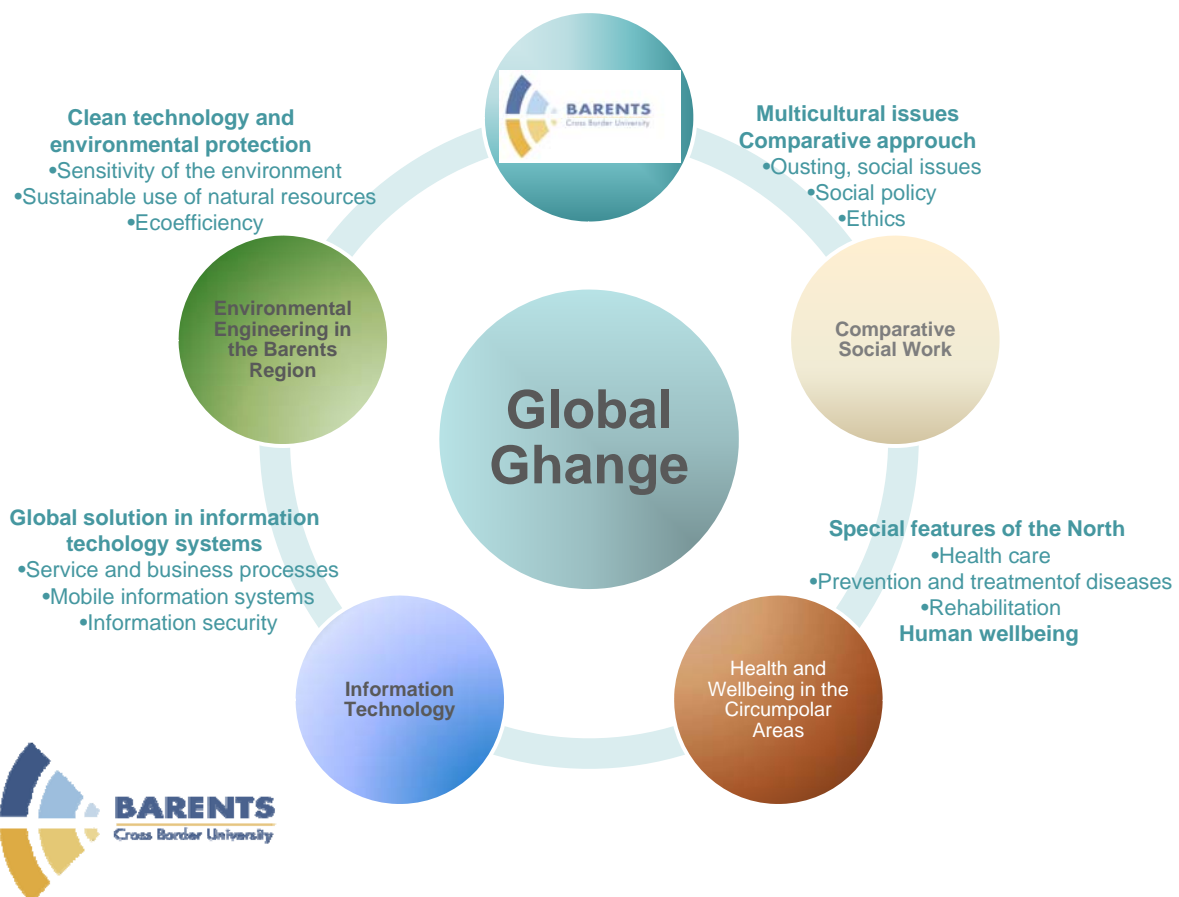

Context for BCBU activities